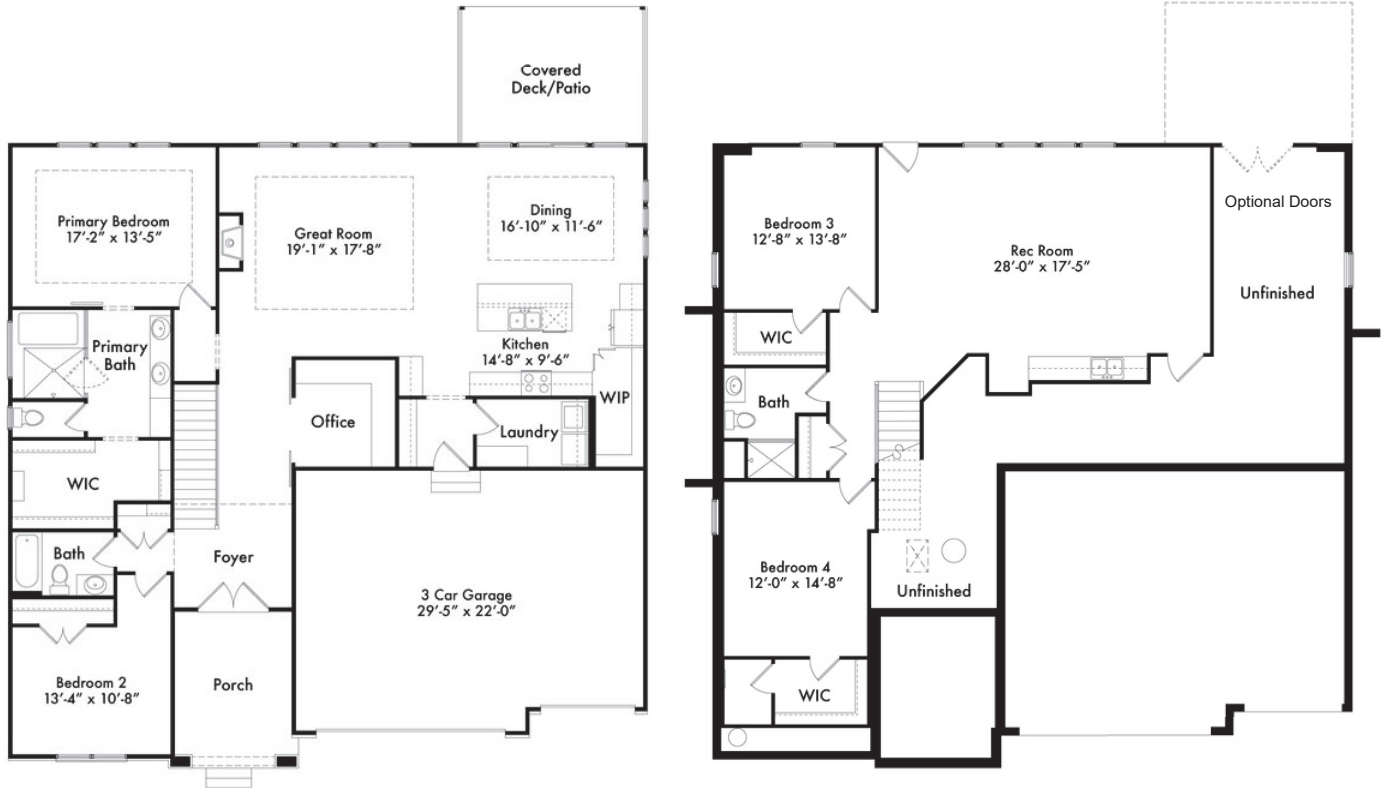

The
**ASHTON
CRAFTSMAN**

REVERSE
4 BEDS
3 BATHS
3166 SQFT

www.hearthsidekc.com
info@hearthside-kc.com

Follow The Fun:

DESIGN CENTER

1915 Industrial Dr
Suite 300, Liberty,
MO 64068

(816) 781-0234

*Homes may vary slightly from drawings shown.
Room dimensions and sqftg is approximate.*