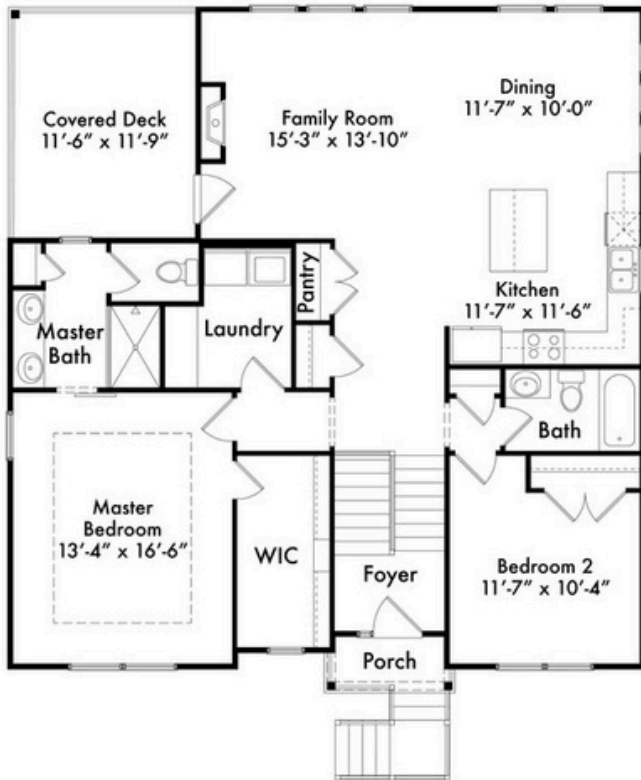

The
**SPRUCE
CRAFTSMAN**

SPLIT
3 BEDS
3 BATHS
2007 SQFT

www.hearthsidekc.com
info@hearthside-kc.com

Follow The Fun:

DESIGN CENTER

1915 Industrial Dr
Suite 300, Liberty,
MO 64068

(816) 781-0234

*Homes may vary slightly from drawings shown.
Room dimensions and sqftg is approximate.*