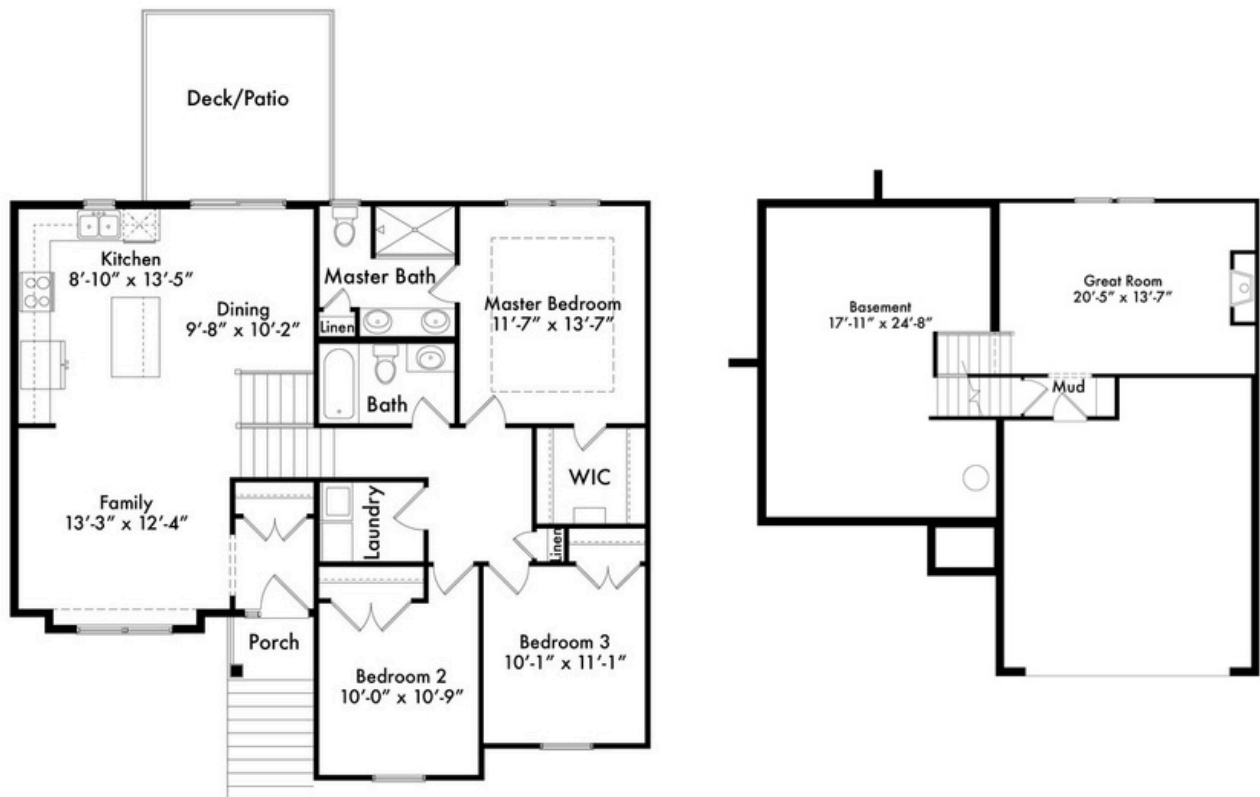

The
**REDBUD
CRAFTSMAN**

—
ATRIUM SPLIT
3 BEDS
2 BATHS
1575 SQFT

www.hearthsidekc.com
info@hearthside-kc.com

Follow The Fun:

DESIGN CENTER

1915 Industrial Dr
 Suite 300, Liberty,
 MO 64068

(816) 781-0234

*Homes may vary slightly from drawings shown.
 Room dimensions and sqftg is approximate.*