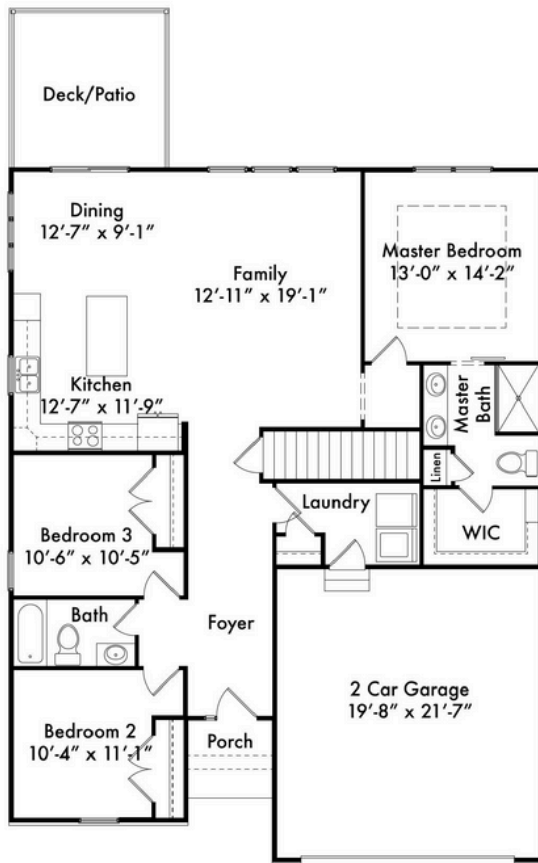

The
MEG
GABLE ELEVATION

RANCH
3 BEDS
2 BATHS
1529 SQFT

www.hearthsidekc.com
info@hearthside-kc.com

Follow The Fun:

DESIGN CENTER
1915 Industrial Dr
Suite 300, Liberty,
MO 64068
(816) 781-0234