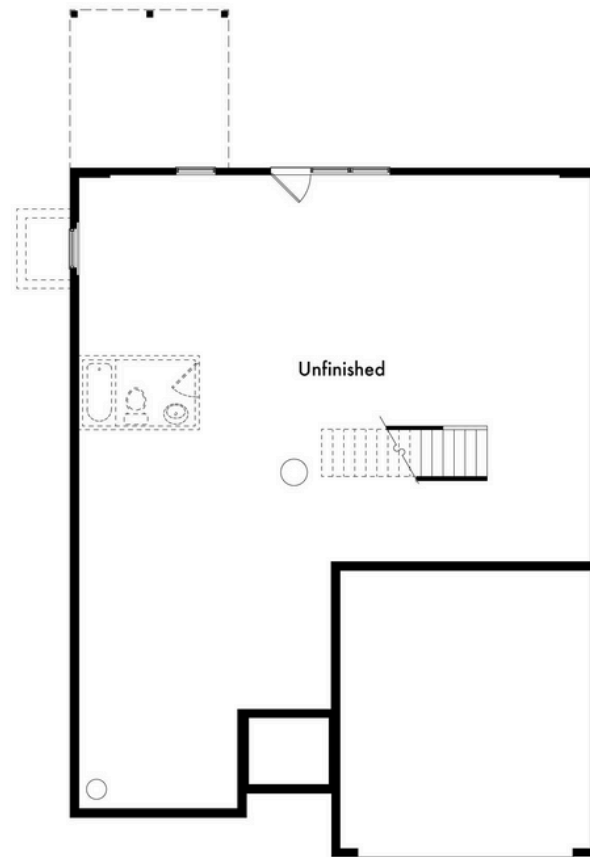

The
MEG
GABLE ELEVATION

RANCH
3 BEDS
2 BATHS
1529 SQFT

www.hearthsidekc.com
info@hearthside-kc.com

Follow The Fun:

DESIGN CENTER
1915 Industrial Dr
Suite 300, Liberty,
MO 64068
(816) 781-0234