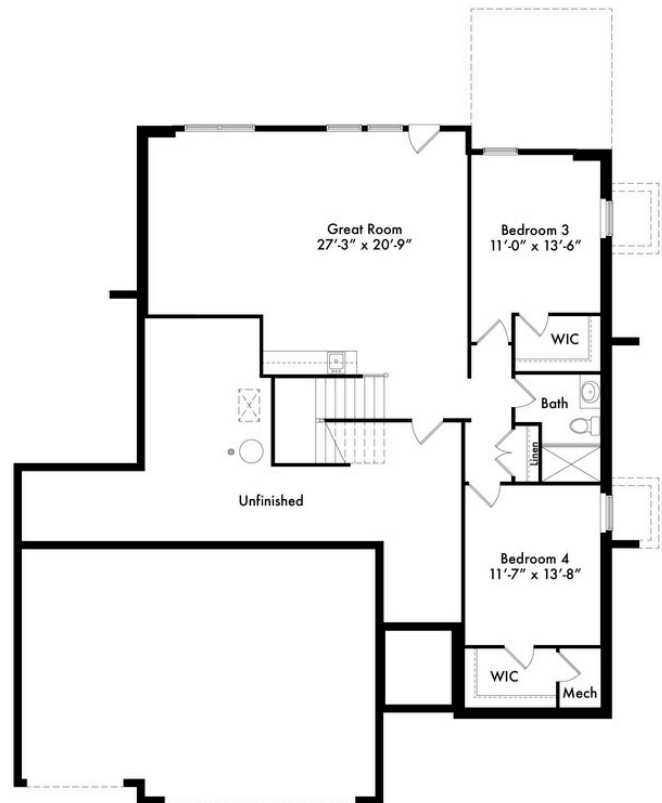

The
**MCKINLEY
FARMHOUSE**

REVERSE
4 BEDS
3 BATHS
2881 SQFT

www.hearthsidekc.com
info@hearthside-kc.com

Follow The Fun:

DESIGN CENTER

1915 Industrial Dr
Suite 300, Liberty,
MO 64068

(816) 781-0234

*Homes may vary slightly from drawings shown.
Room dimensions and sqftg is approximate.*