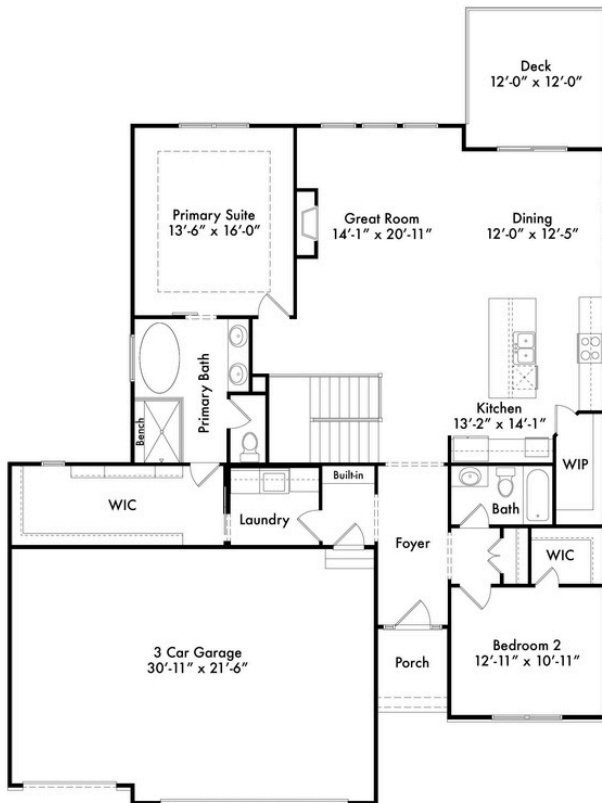

The
**MCKINLEY
FARMHOUSE**

REVERSE
4 BEDS
3 BATHS
2881 SQFT

www.hearthsidekc.com
info@hearthside-kc.com

Follow The Fun:

DESIGN CENTER

1915 Industrial Dr
Suite 300, Liberty,
MO 64068

(816) 781-0234

*Homes may vary slightly from drawings shown.
Room dimensions and sqftg is approximate.*