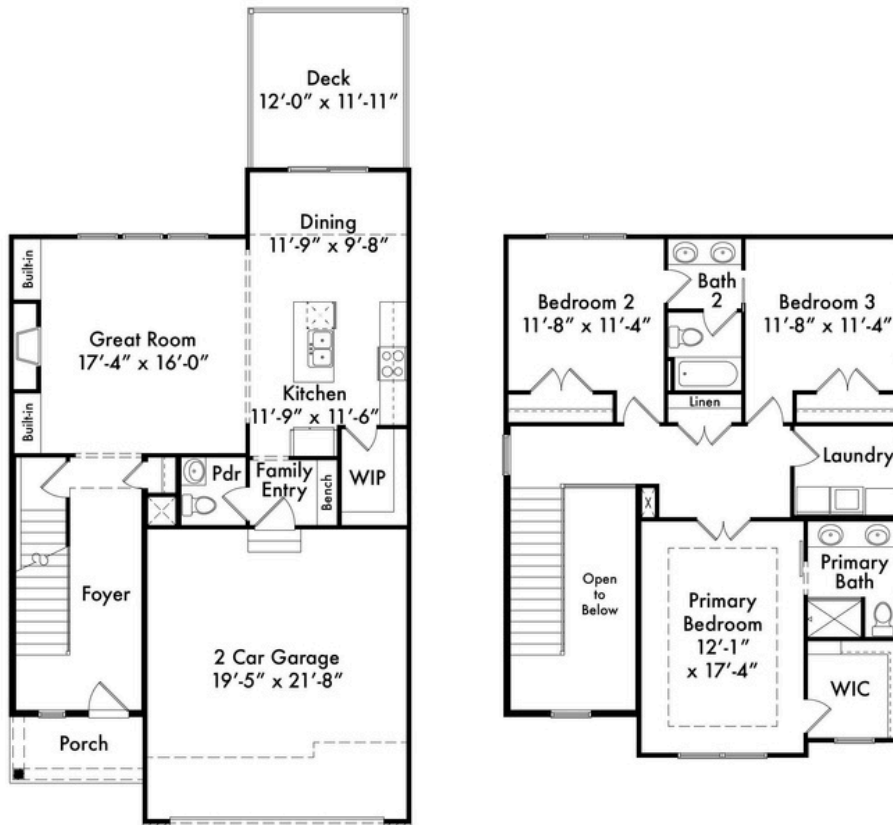

The
**MAPLE
FARMHOUSE**

2-STORY
3 BEDS
2.5 BATHS
1835 SQFT

www.hearthsidekc.com
info@hearthside-kc.com

Follow The Fun:

DESIGN CENTER

1915 Industrial Dr
Suite 300, Liberty,
MO 64068

(816) 781-0234

*Homes may vary slightly from drawings shown.
Room dimensions and sqft is approximate.*