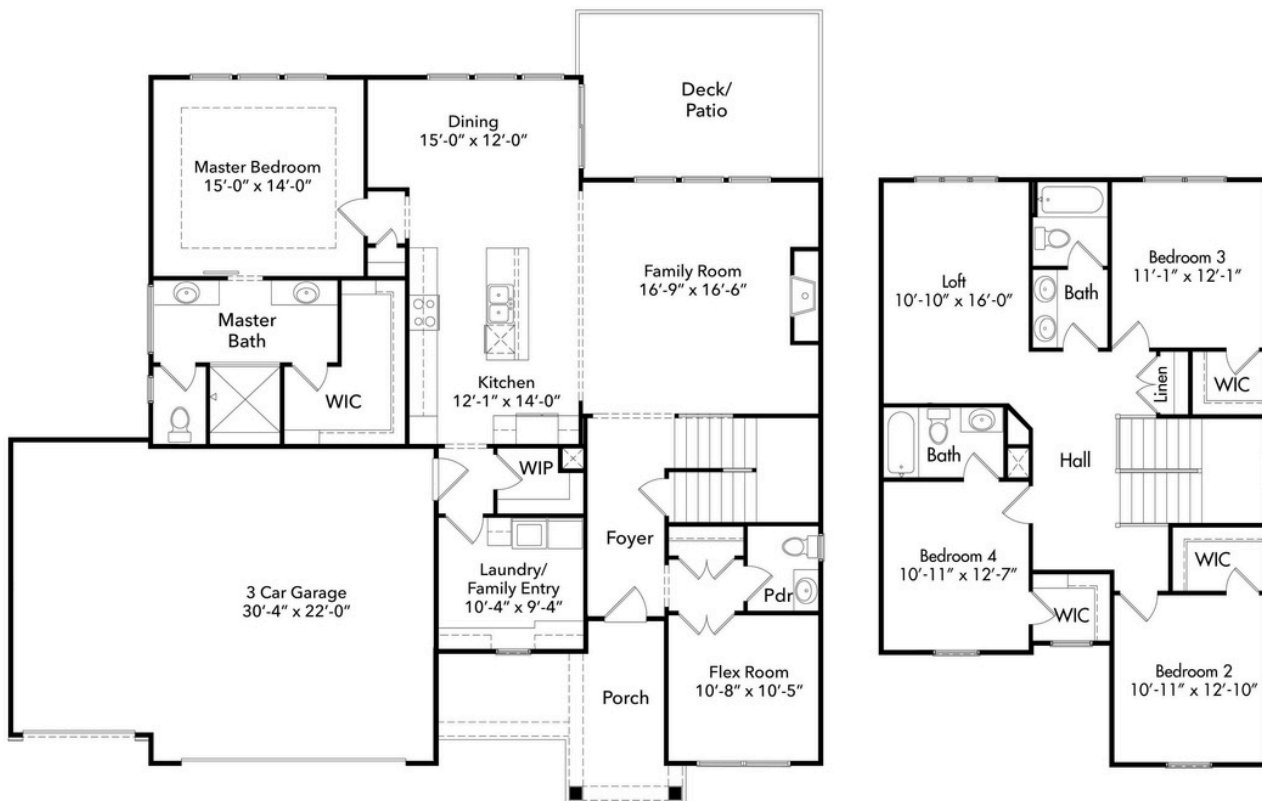

The
HAWTHORN II
FARMHOUSE

1.5 STORY
 4 BEDS
 3.5 BATHS
 2581 SQFT

www.hearthsidekc.com
info@hearthside-kc.com

Follow The Fun:

DESIGN CENTER

1D9E1S5I GlnNd uC
 Suite 300, Liberty,
 MO 64068
(816) 781-0234

*Homes may vary slightly from drawings shown.
 Room dimensions and sqftg is approximate.*