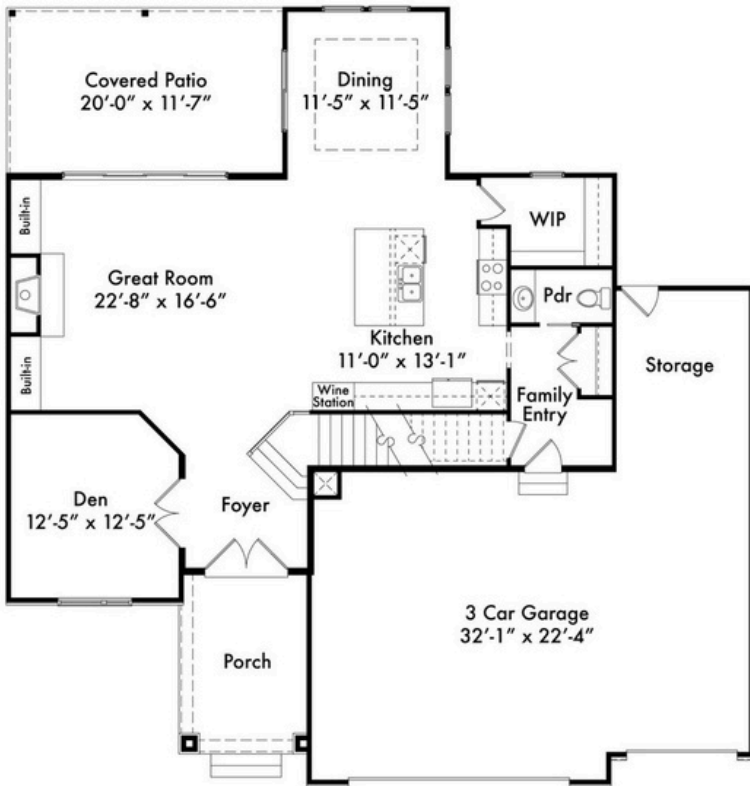

The
LINDEN
MODERN

2 STORY
 4 BEDS
 3.5 BATHS
 2,686 SQFT

www.hearthsidekc.com

info@hearthside-kc.com

Follow The Fun:

DESIGN CENTER

1915 Industrial Dr
 Suite 300, Liberty,
 MO 64068

(816) 781-0234

*Homes may vary slightly from drawings shown.
 Room dimensions and sqftg is approximate.*