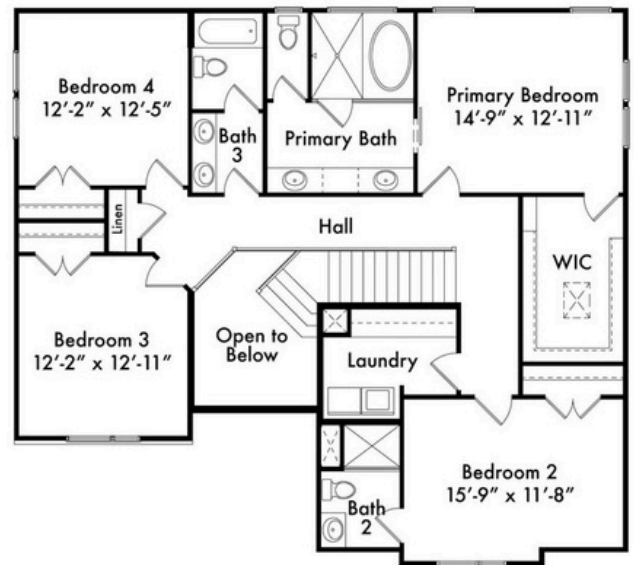

The
LINDEN
MODERN

2 STORY
 4 BEDS
 3.5 BATHS
 2,686 SQFT

www.hearthsidekc.com

info@hearthside-kc.com

Follow The Fun:

DESIGN CENTER

1915 Industrial Dr
 Suite 300, Liberty,
 MO 64068

(816) 781-0234

*Homes may vary slightly from drawings shown.
 Room dimensions and sqftg is approximate.*