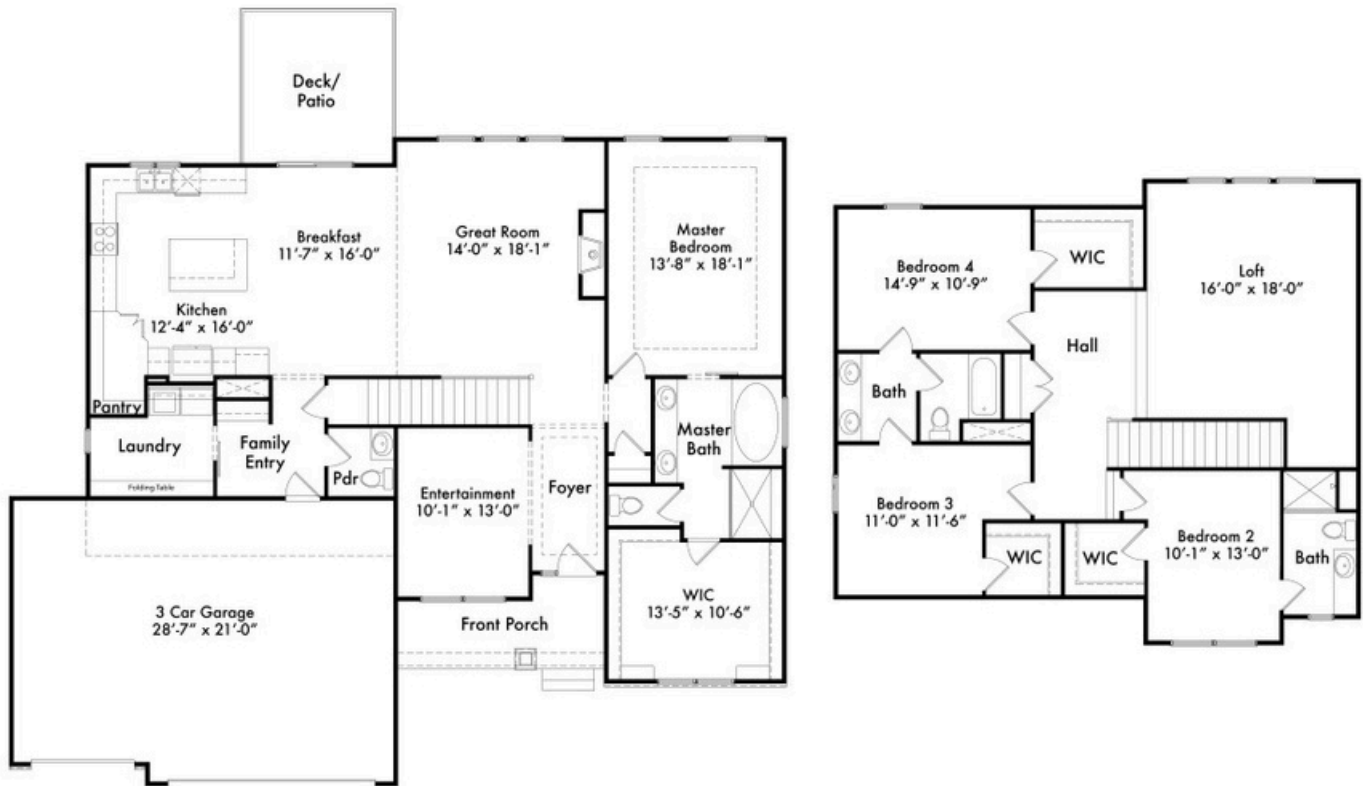

The  
**HILLSDALE  
MODERN**

1.5 STORY  
4 BEDS  
3.5 BATHS  
3020 SQFT

[www.hearthsidekc.com](http://www.hearthsidekc.com)  
[info@hearthside-kc.com](mailto:info@hearthside-kc.com)

Follow The Fun:

**DESIGN CENTER**

1D9E1S5I GlnNd uC  
Suite 300, Liberty,  
MO 64068  
**(816) 781-0234**

*Homes may vary slightly from drawings shown.  
Room dimensions and sqftg is approximate.*